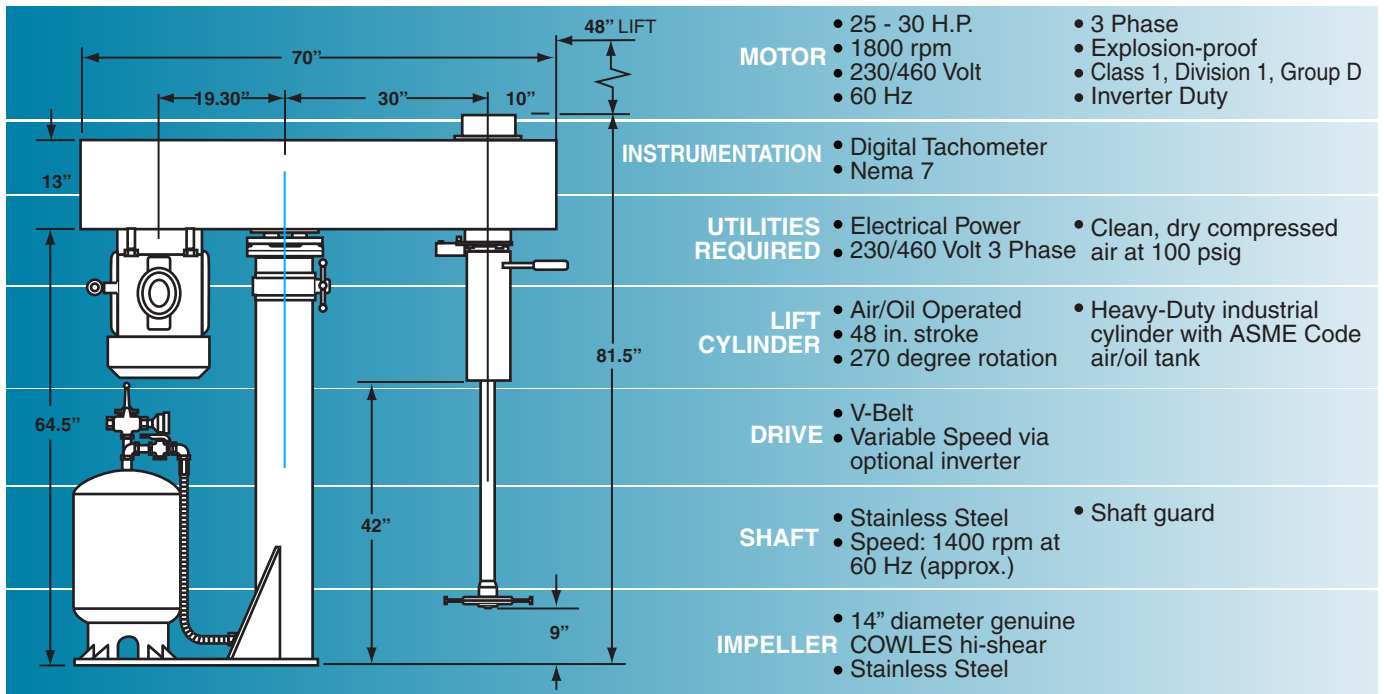

Reliability. Economy. Versatility. Built for decades of dependable operation, they feature extra-heavy duty construction and Morehouse-COWLES' legendary variable-speed drive. Includes a hydraulic lift that rotates 270 degrees for effortless tank changes. Also, the bridge is a one-piece formed design for added strength.

STANDARD V-25-25 and V-25-30 COWLES DISSOLVER

STANDARD V-38-50 and V-38-60 COWLES DISSOLVER