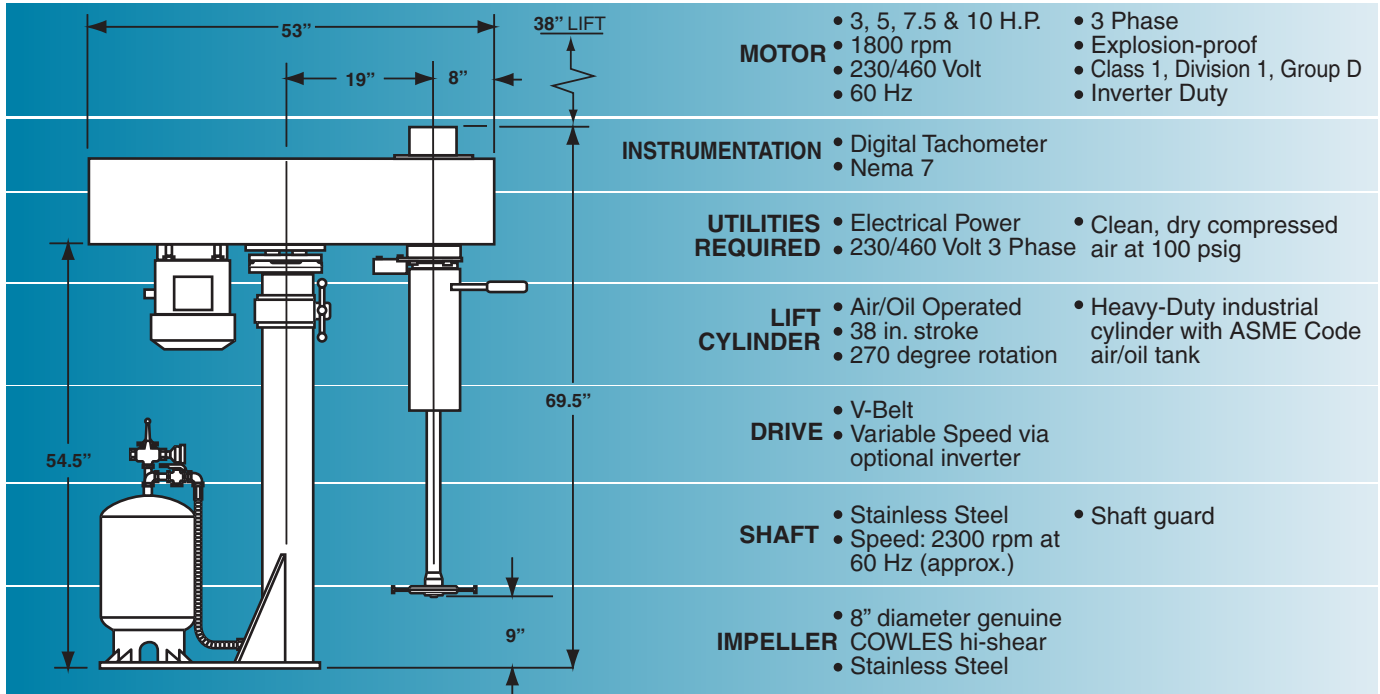

Reliability. Economy. Versatility. Built for decades of dependable operation, they feature extra-heavy duty construction and Morehouse-COWLES' legendary variable-speed drive. Includes a hydraulic lift that rotates 270 degrees for effortless tank changes. Also, the bridge is a one-piece formed design for added strength.

STANDARD V-14-7.5 and V-14-10 COWLES DISSOLVER

STANDARD V-24-10 and V-24-15 COWLES DISSOLVER